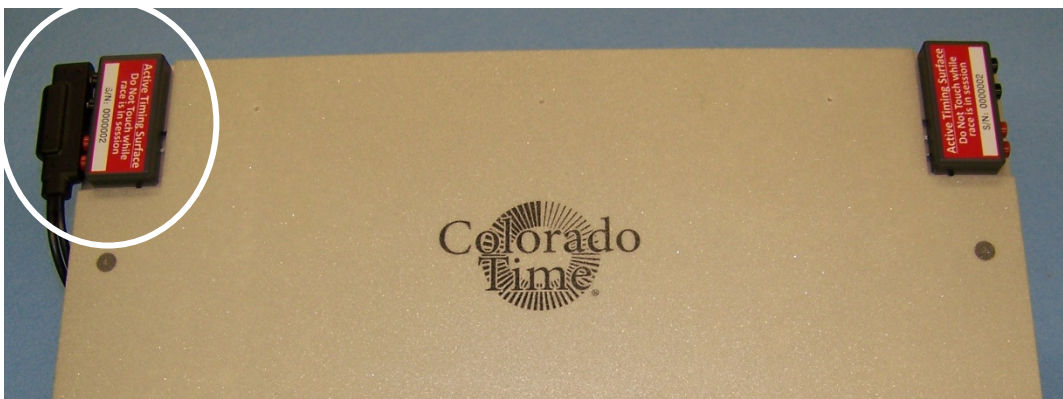

Dual Connector Block Instructions

RJPLD Models have two identical connectors: Plug into only one of them. Choose whichever poses the least trip hazard on deck.

Customer Service Department
www.coloradotime.com
Email: customerservice@coloradotime.com
Phone: 970-667-1000, x256
Toll Free U.S. /Canada 800-287-0653, x256
Fax: 970-667-1032