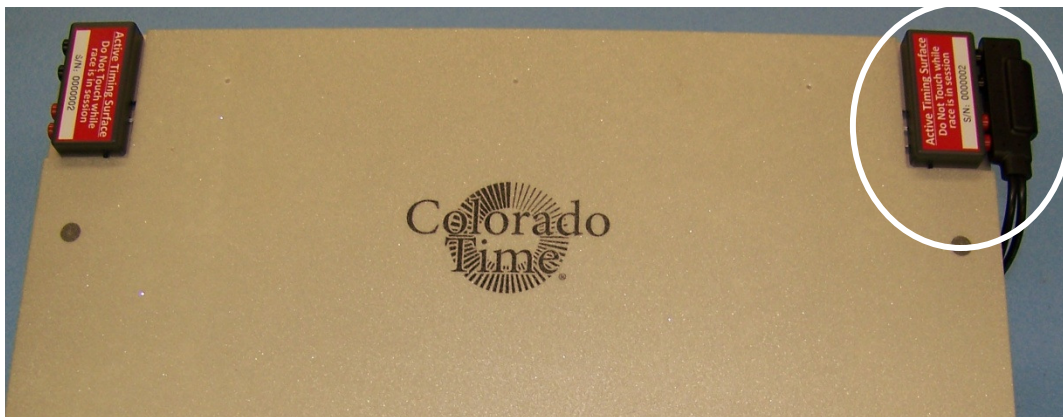

Dual Connector Block Instructions

RJPLD Models have two identical connectors: Plug into only one of them. Choose whichever poses the least trip hazard on deck.

Customer Service Department
www.coloradotime.com
Email: customerservice@coloradotime.com
Phone: 970-667-1000, x256
Toll Free U.S. /Canada 800-287-0653, x256
Fax: 970-667-1032