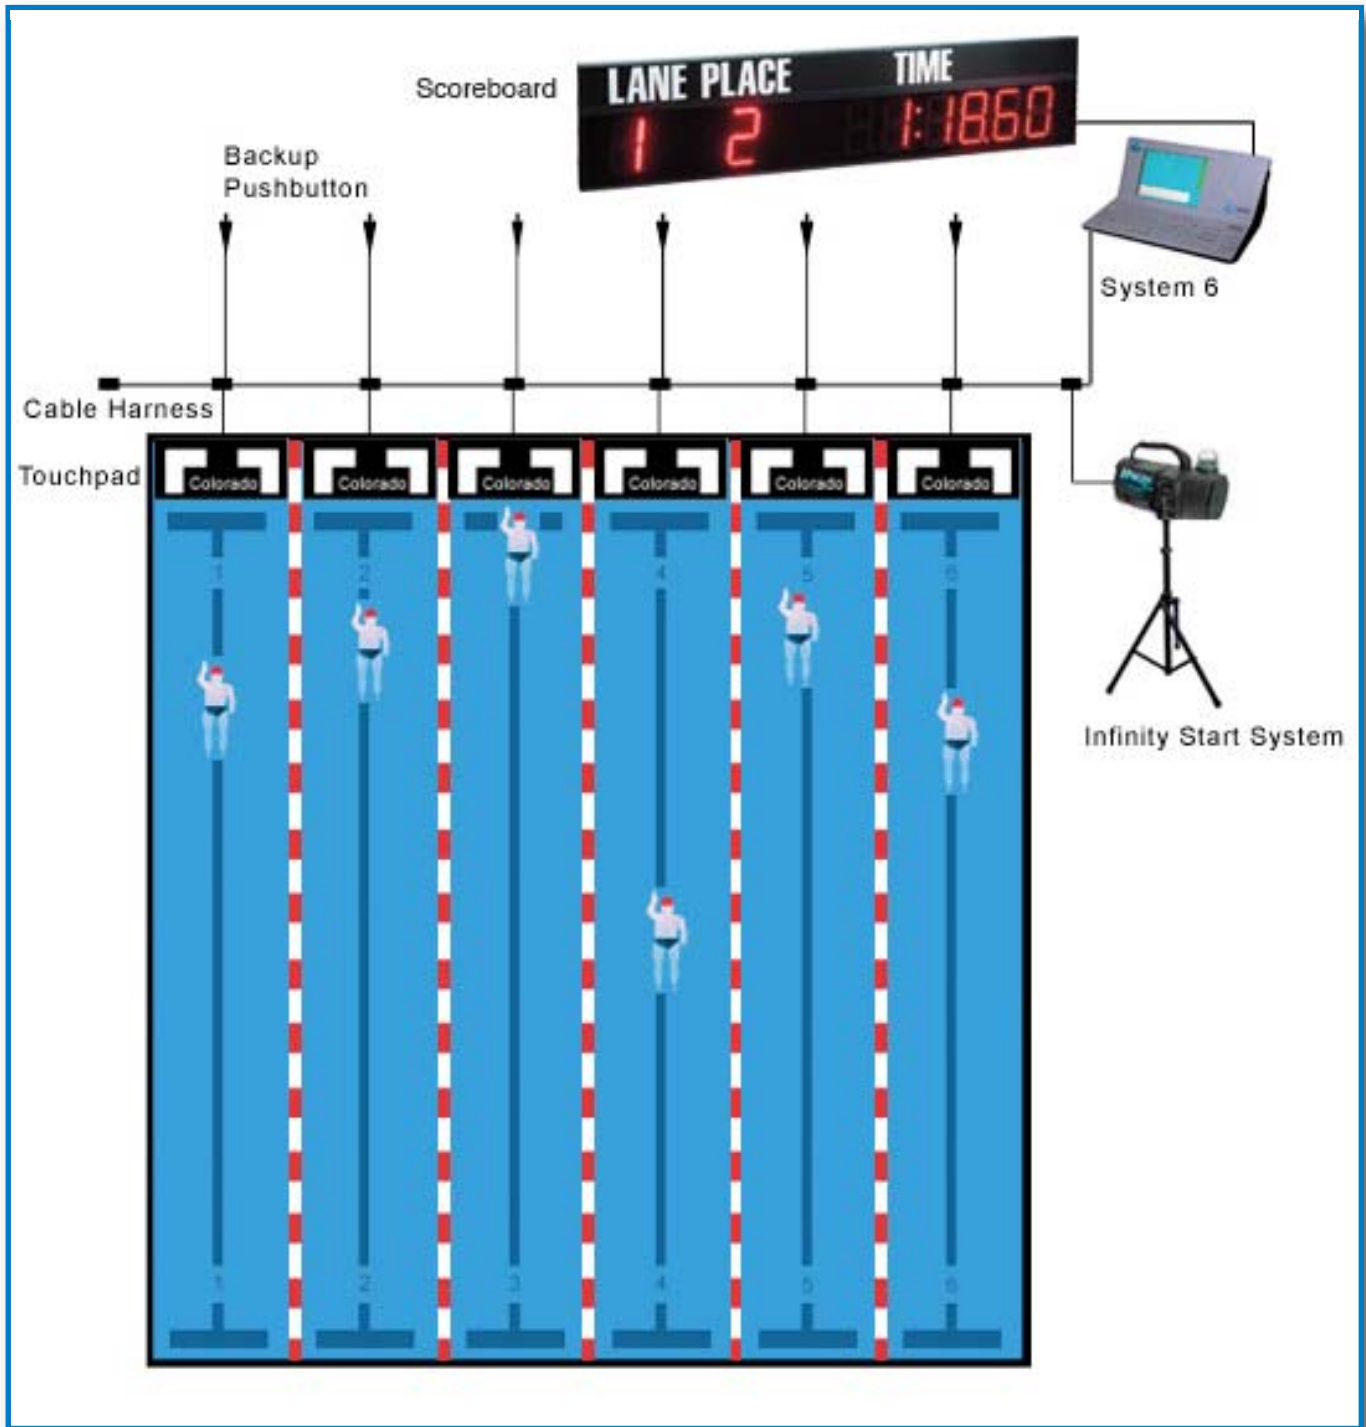

Basic Touchpad Swim Timing

Revised 04/10