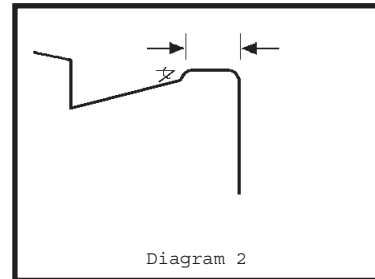

Profile Gutter Diagram

When ordering touchpads, select the diagram that best depicts your pool gutter.

Enter all requested dimensions and note water level. Please return by mail or fax to:

Colorado Time Systems - Sales Department, 1551 E. 11th Street, Loveland, CO 80537

Phone: 970-667-1000 • Fax: 970-667-5876

School/Organization _____

Name _____

Phone _____ Fax _____ Email _____

Address _____

City _____ State _____ Zip _____

Revised 12/10