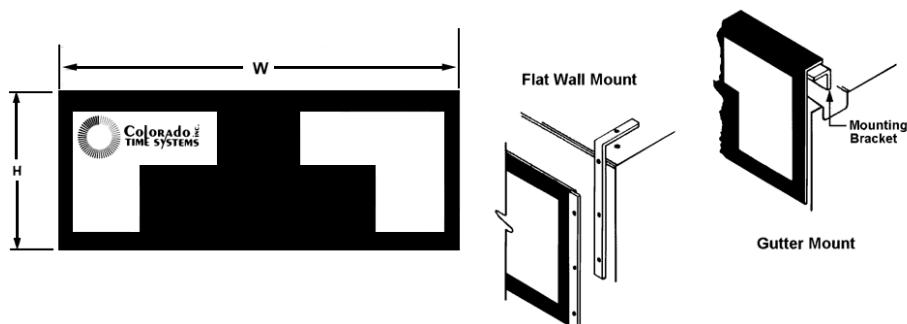

Touchpad Specifications

All of our touchpads have an internal full face switch. Top edge switch on gutter mount touchpads. Most of our touchpads are available with either our standard non-skid surface, or our patented AquaGrip surface. Our touchpads are an all-plastic construction, and include a 10-foot cable with molded connector. Less than 5vDC on deck power required (electronically isolated at the timer).

Custom size touchpads are also available.

Description	Part Number			
	Aquagrip Gutterhung	Standard Gutterhung	Aquagrip Flatwall*	Standard Flatwall*
188.5cm x 90cm FINA Touchpad	TP-188.5G	TP-188.5	TP-188.5GF	TP-188.5F
190cm x 90cm FINA Touchpad		TP-190		TP-190F
195cm x 90cm FINA Touchpad	TP-195G	TP-195	TP-195GF	TP-195F
240cm x 90cm FINA Touchpad	TP-240G	TP-240	TP-240GF	TP-240F
60in x 22in Touchpad (152.40cm x 55.88cm) Recommended for lanes 66 to 84 inches wide	TP-60G	TP-60		
60in x 24in Touchpad (152.40cm x 60.96cm) Recommended for lanes 66 to 84 inches wide			TP-60GF	TP-60F
78in x 22in Touchpad (198.12cm x 55.88cm) Recommended for lanes 84 to 96 inches wide	TP-78G	TP-78		
78in x 24in Touchpad (198.12cm x 60.96cm) Recommended for lanes 84 to 96 inches wide			TP-78GF	TP-78F
96in x 22in Touchpad (243.84cm x 55.88cm)	TP-96G	TP-96		

All touchpads have a thickness of $\sim 7.6\text{cm} \pm$ ($\sim 3.0\text{in} \pm$)

*Flatwall touchpads are 3in (7.6cm) wider than the dimensions listed

Revised 12/10

Profile Gutter Diagram

When ordering touchpads, select the diagram that best depicts your pool gutter.