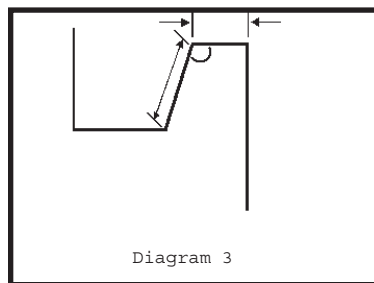

Profile Gutter Diagram

When ordering touchpads, select the diagram that best depicts your pool gutter.

Enter all requested dimensions and note water level. Please return by mail or fax to:

Colorado Time Systems - Sales Department, 1551 E. 11th Street, Loveland, CO 80537

Phone: 970-667-1000 • Fax: 970-667-5876

School/Organization _____

Name _____

Phone _____ Fax _____ Email _____

Address _____

City _____ State _____ Zip _____

Revised 12/10