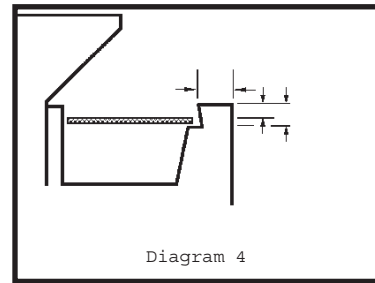

Profile Gutter Diagram

When ordering touchpads, select the diagram that best depicts your pool gutter.

Enter all requested dimensions and note water level. Please return by mail or fax to:

Colorado Time Systems - Sales Department, 1551 E. 11th Street, Loveland, CO 80537

Phone: 970-667-1000 • Fax: 970-667-5876

School/Organization _____

Name _____

Phone _____ Fax _____ Email _____

Address _____

City _____ State _____ Zip _____

Revised 12/10