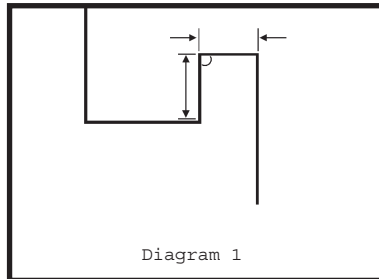

Profile Gutter Diagram

When ordering touchpads, select the diagram that best depicts your pool gutter.

Enter all requested dimensions and note water level. Please return by mail or fax to:

Colorado Time Systems - Sales Department, 1551 E. 11th Street, Loveland, CO 80537

Phone: 970-667-1000 • Fax: 970-667-5876

School/Organization _____

Name _____

Phone _____ Fax _____ Email _____

Address _____

City _____ State _____ Zip _____

Revised 12/10