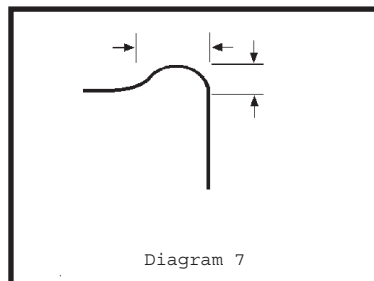

Profile Gutter Diagram

When ordering touchpads, select the diagram that best depicts your pool gutter.

Enter all requested dimensions and note water level. Please return by mail or fax to:

Colorado Time Systems - Sales Department, 1551 E. 11th Street, Loveland, CO 80537

Phone: 970-667-1000 • Fax: 970-667-5876

School/Organization _____

Name _____

Phone _____ Fax _____ Email _____

Address _____

City _____ State _____ Zip _____

Revised 12/10