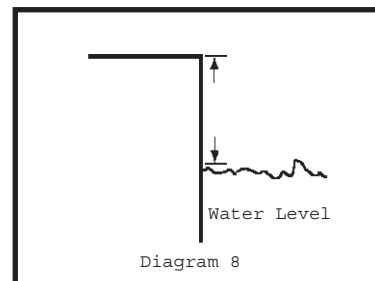

Profile Gutter Diagram

When ordering touchpads, select the diagram that best depicts your pool gutter.

Enter all requested dimensions and note water level. Please return by mail or fax to:

Colorado Time Systems - Sales Department, 1551 E. 11th Street, Loveland, CO 80537

Phone: 970-667-1000 • Fax: 970-667-5876

School/Organization _____

Name _____

Phone _____ Fax _____ Email _____

Address _____

City _____ State _____ Zip _____

Revised 12/10