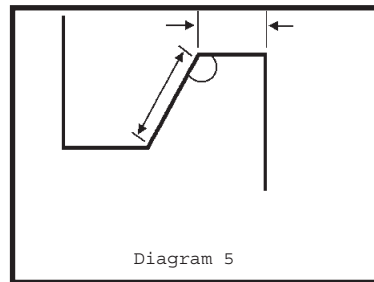

Profile Gutter Diagram

When ordering touchpads, select the diagram that best depicts your pool gutter.

Enter all requested dimensions and note water level. Please return by mail or fax to:

Colorado Time Systems - Sales Department, 1551 E. 11th Street, Loveland, CO 80537

Phone: 970-667-1000 • Fax: 970-667-5876

School/Organization _____

Name _____

Phone _____ Fax _____ Email _____

Address _____

City _____ State _____ Zip _____

Revised 12/10